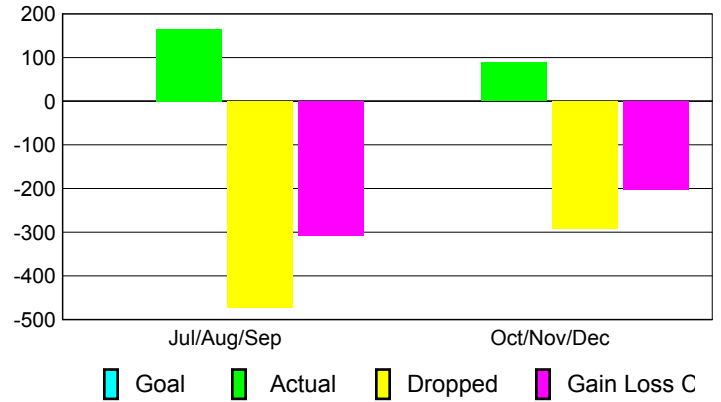

Membership Results 2010-2011

Goal, New, Dropped, Gain/Loss