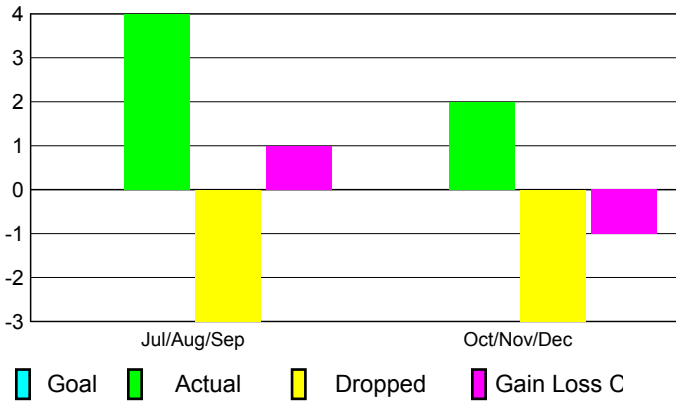

2010-2011 GMT Reports for District (or Undistricted) **District 323 H1**

GMT: KAMLESH JAIN

Location: INDIA

GMT CA: 6

CLUBS

**Club Results
2010-2011**

**Clubs
2009-2010**

Month	New Club Goal	Actual New Clubs	Actual Dropped Clubs	Gain/ Loss of Clubs	Gain/ Loss of Clubs
Jul/Aug/Sep	0	4	-3	1	5
Oct/Nov/Dec	0	2	-3	-1	1
Totals	0	6	-6	0	6

Club Results 2010-2011

Goal, New, Dropped, Gain/Loss

Comparison of Club Gain/Loss

Current Year Compared to the Previous Year

YTD Status Quo Clubs 2010-2011

Status Quo Clubs Compared to Status Quo Members

MEMBERSHIP