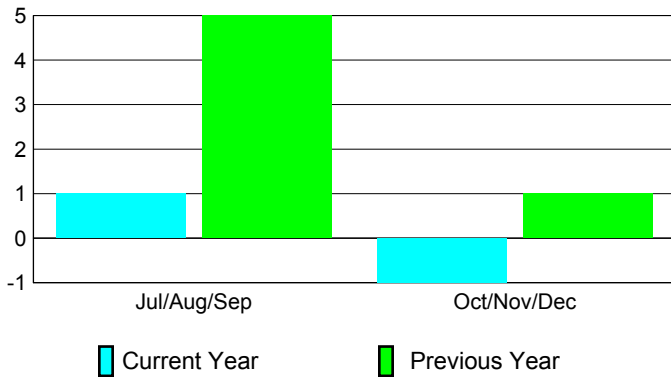

2010-2011 GMT Reports for District (or Undistricted) **District 323 H1**

GMT: KAMLESH JAIN

Location: INDIA

GMT CA: 6

CLUBS

**Club Results
2010-2011**

**Clubs
2009-2010**

Month	New Club Goal	Actual New Clubs	Actual Dropped Clubs	Gain/ Loss of Clubs	Gain/ Loss of Clubs
Jul/Aug/Sep	0	4	-3	1	5
Oct/Nov/Dec	0	2	-3	-1	1
Totals	0	6	-6	0	6

Club Results 2010-2011

Goal, New, Dropped, Gain/Loss

Comparison of Club Gain/Loss

Current Year Compared to the Previous Year

YTD Status Quo Clubs 2010-2011

Status Quo Clubs Compared to Status Quo Members

MEMBERSHIP