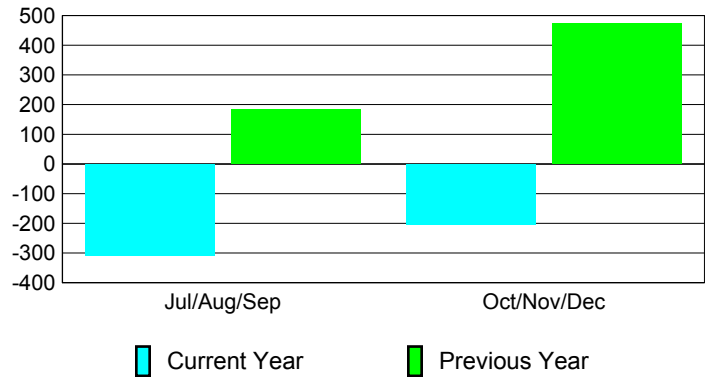

Comparison of Membership Gain/Loss

Current Year Compared to the Previous Year